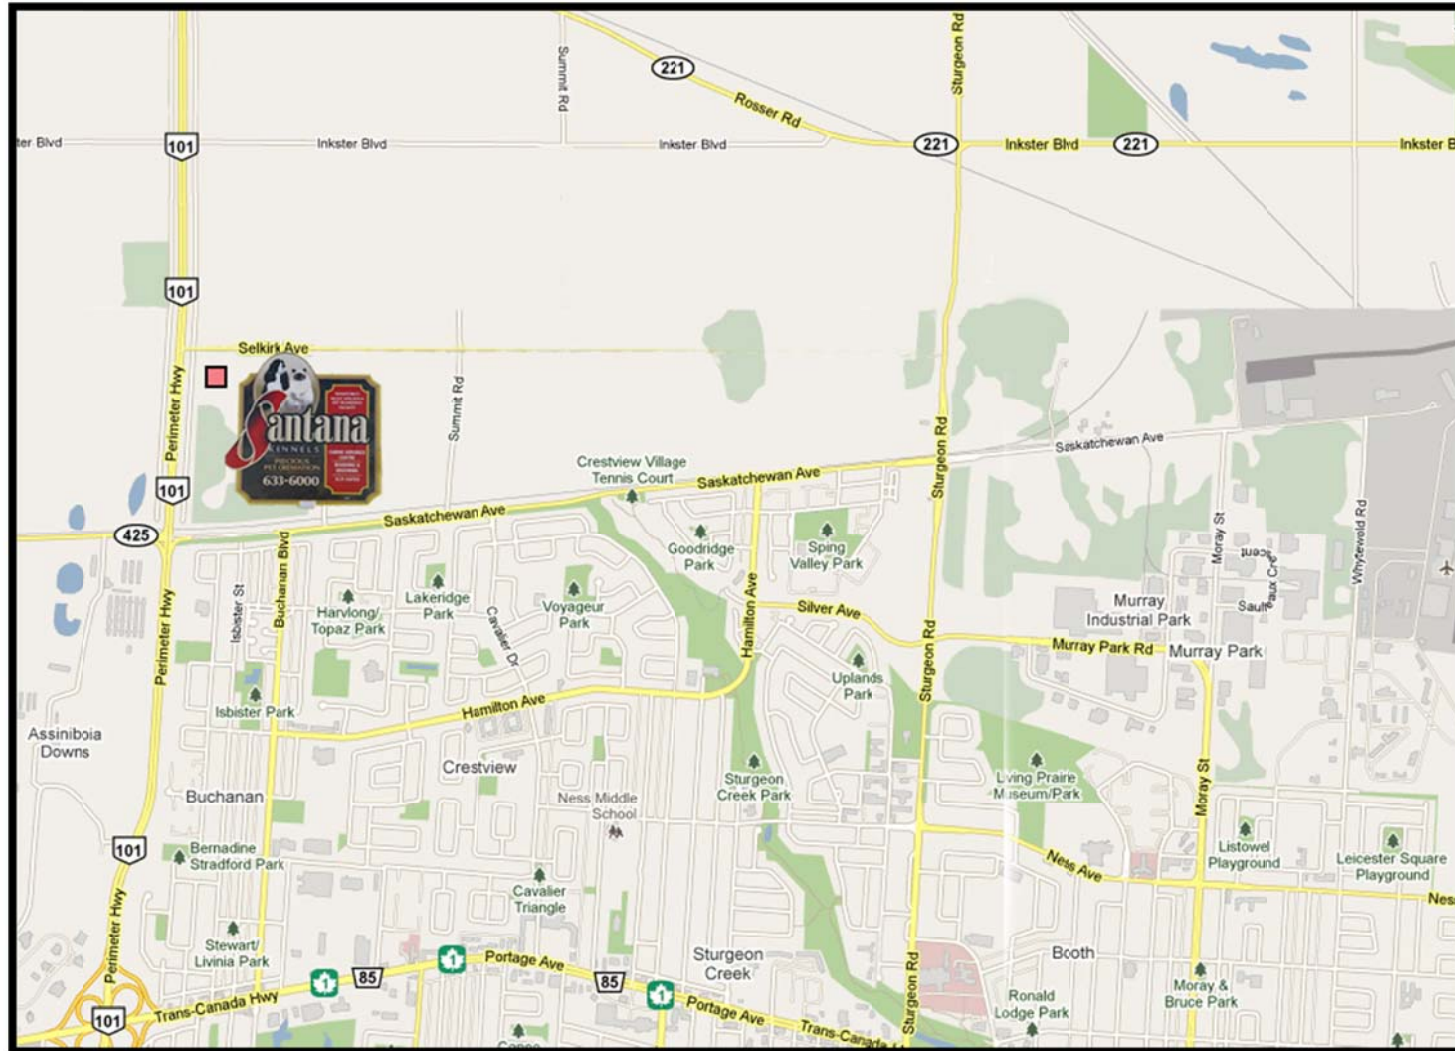

Santana Kennels

We are located directly off Perimeter Hwy 101 North - at the junction of the Perimeter Hwy and Selkirk Road. There is a break in the meridian at the junction of Perimeter 101 North and Selkirk Road. Turn off the Perimeter Hwy onto Selkirk Road and we are the big blue and white brick building you will see as soon as you turn onto Selkirk Road.